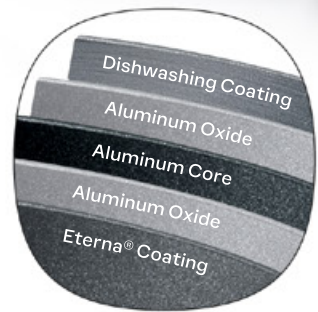

1. 1114 0537
**Black Series Fry Pan with
Glass Lid (1) 28cm**
$396.80

2. 1116 2382
Black Series Saucepan (1) 2.5L
$316.10

3. 1113 3171
Black Series Casserole Pot (1) 4.1L
$366.20

4. 1113 3078
Black Series Fry Pan (1) 24cm
$192.80

Find out more
about Black
Series here!

TupperChef® Black Series
is compatible with all
cooktop surfaces

Electric Ceramic Induction Gas

0% IIP TupperChef® Black Series is entitled to a 0% Installment Plan,
more info on page 28.

Quality TupperChef® Black Series is covered by a Tupperware warranty
against any material or manufacturing defects.

Preparation