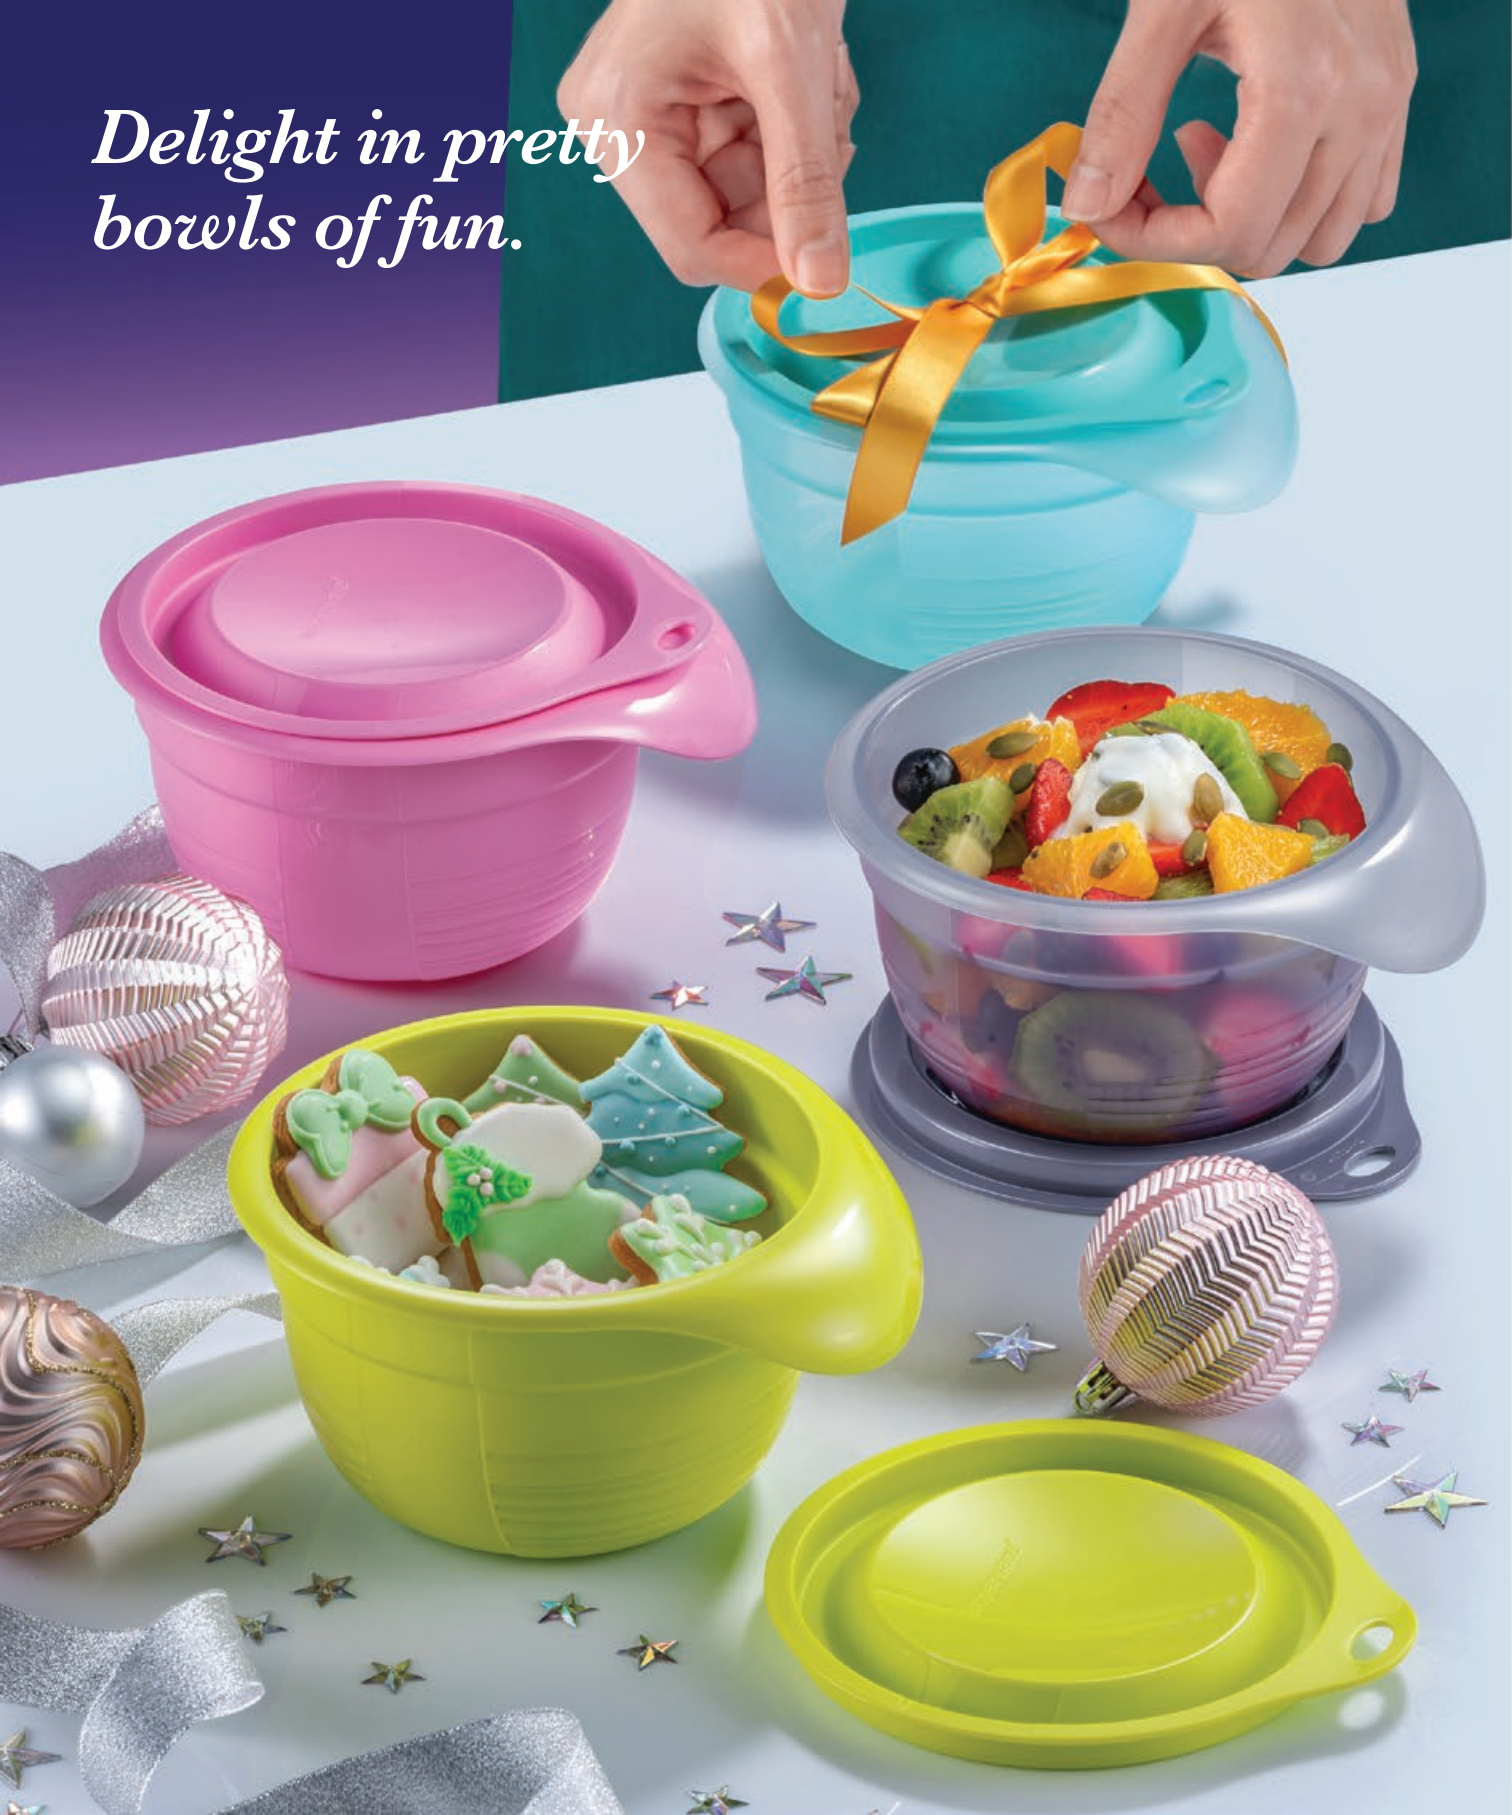

Airtight & liquid-tight seal that prevent leakage and food waste.

Perfect portion for a single serving.

Large tab for easy opening

Matte surface for a better grip.

Easy to hold handle for a secure & comfortable grip.