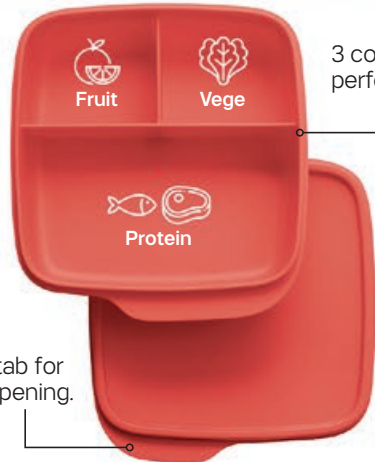

Airtight & liquid-tight seal that prevent leakage and food waste.

Perfect portion for a single serving.

Large tab for easy opening

Matte surface for a better grip.

Easy to hold handle for a secure & comfortable grip.

*Tiny box,  
mighty snacks.*

New  
Color

Compact size  
to fit in school  
backpacks.

1117 4335  
**Lollitup (3) 550ml**  
L 16.7 D 15.5 H 4.7 cm  
**\$25.80**

Large tab for  
easy opening.

3 compartments for  
perfect portions.

*Celebrate  
the season  
with fresh  
delights.*

*Jingle your  
way to  
fresh joy!*

**Easy to seal.** Press on all  
sides until you hear a 'click'.

Shine your holidays with  
**gold prints.**

1115 9283  
**Winter Fantasy Set**  
1. Winter Fantasy (1) 500ml  
2. Winter Fantasy (1) 1.3L  
**Retail \$63.30**