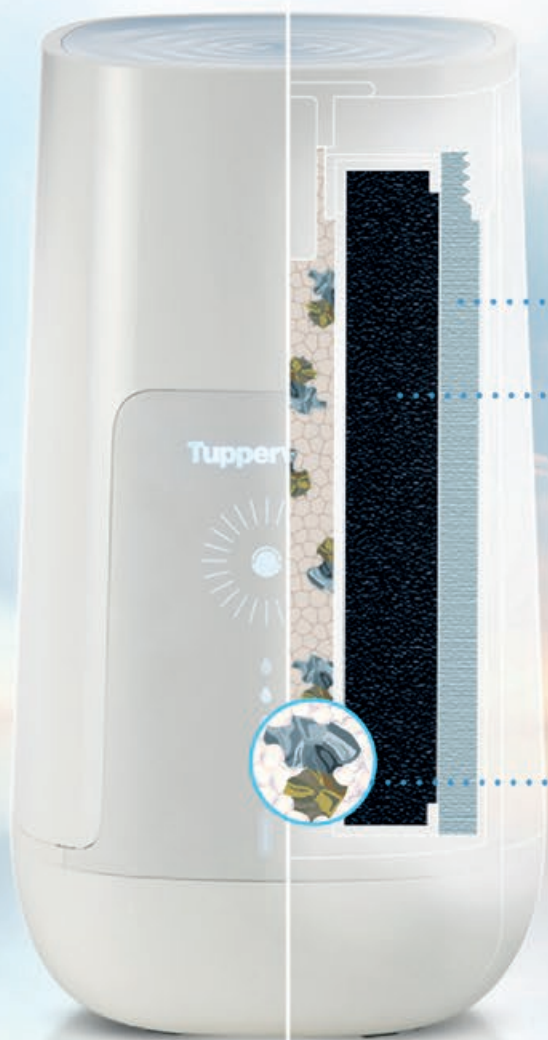

Elevate every sip with crystal-clear hydration.

Water filtered using the Nano Nature Water Filtration System undergoes a 3-stage filtration process to produce clean, nutrient-rich water. It helps improve water quality and is highly sought after for its many health benefits.

Stage 1: Filter

Remove impurities, fine particles, bacteria and viruses.

Nano Nature Pleated Filter Cartridge

Holds 3-4 times more surface area compared to normal non-pleated filters.

Effectively removes:

- 💧 99.99% bacteria
- 💧 99.99% viruses

Stage 2: Purify

Remove contaminants and improve smell and taste of water.

High Density Activated Carbon Block Filter

- 💧 Removes over **180** contaminants
- 💧 Improves water clarity and taste

Stage 3: Enhance

with minerals and increase alkalinity level of water

Bakuhan Enhancement Tank

- 💧 Contains **19** different beneficial minerals.
- 💧 Bakuhan-seki, a mineral-rich volcanic rock found only in the Gifu Prefecture, certified by the Japanese Ministry of Health for possessing natural therapeutic qualities.

1116 4904
Gen-II Nano Nature Water Filtration System (1)
$1620.20

Check out for NNWFS filtration test here

0%^{IP} Nano Nature Water Filtration System are entitled to a 0% Installment Plan, more info on page 22.

Do-it-yourself simplicity

No need for plumbers or experts. Installation and replacement of cartridges and enhancement tanks are fast and easy.

1. Enhancement Tank

This media contain 19 beneficial minerals and increased the alkalinity of water. To be replaced every 6 months / 2500L, as indicated by Smart LED panel.

W080

Nano Nature Cartridge Pack

1. Enhancement Tank (2)
2. Nano Nature Pleated Filter Cartridge (1)

$508.30

2. Nano Nature Pleated Filter Cartridge

The main filter cartridge needs to be replaced once a year or every 5000L, whichever comes first.

1114 7166

Enhancement Tank (1)

$94.70

1105 9084

Nano Nature Pleated Filter Cartridge (1)

$319.00