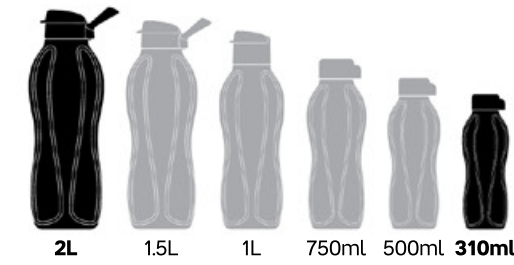

TRAVEL

WORKOUT

HOME

Buy both set
A4101 ● ●
TupTiffin Duo Set
Retail \$79.40
NOW \$69.80

1. 1116 7311 ●
2. 1116 7299 ●
TupTiffin (4) 550ml
D 16.0 H 7.3 cm
Retail \$39.70
NOW \$34.90

- ✓ Flexible multi-tier stacking
- ✓ Light weight

Free
1116 8968
Gourmet Dessert Plate (4)
D 14.8 H 2.2 cm
WORTH \$15.20
With every purchase of A4101

The big quencher for active lifestyle.

1116 8372
Giant Eco Bottle (3) 2.0L with Handle
L 14.4 W 10.3 H 31.0 cm
\$61.10