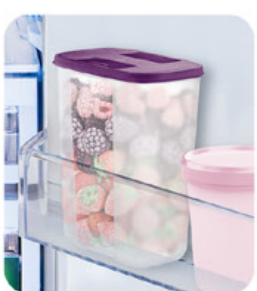

Freeze ahead for a *stress-free feast!*

1115 8792
FreezerMate Large II (1) 3.1L with Tray
 1. FreezerMate Large II (1) 3.1L
 L 30.3 W 22.7 H 7.6 cm
 2. Tray (1)
 3. Divider (2)
Retail \$41.20

NOW \$27.90
 SAVE OVER 30%

Dividers can be adjusted vertically or horizontally for different food storage.

Extra tray layer for more food storage.

1115 9843
FreezerMate Large Deep Pocket (2) 1.4L
 L 14.4 W 9.3 H 18.1 cm
Retail \$24.60

NOW \$16.90
 SAVE OVER 30%

Fits perfectly at the side of the fridge door.

1115 9146
FreezerMate Small II (4) 650ml
 L 15.1 W 11.2 H 7.6 cm
Retail \$39.80

NOW \$26.90
 SAVE OVER 30%

For a *mess-free kitchen.*