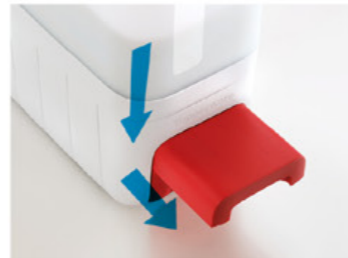

Perfect grains for big yums.

One slide = 1 cup (150g)

1111 6572
RiceSmart (1) 10.0kg
\$148.00

Learn how to store rice the smart way.

First-in-first-out freshness ensures old rice is used before new.

Transparent feature makes accessing content level easier.

Bolder flavors, fresher goodness.

Vent holes allows air circulation to preserve freshness.

1115 4053
Garlic N All Keeper (1) 3.0L
\$35.00

Ridged surface **prevents sticking**. Ventilation holes **allow efficient cooking** and **slower evaporation**.