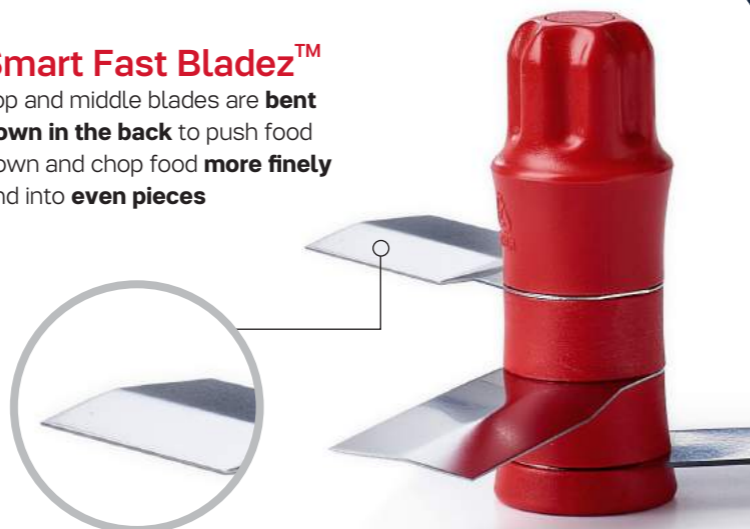

Made of durable, freezer-safe material.

Ridged design provides a comfortable grip on icy frozen surface.

Easy to hold

See contents quickly with clear windows.

Freeze food faster
Rounded shape helps cold air flow better

0 pull

2 pull

5 pull

Easy to Close
Just align top and bottom

Strong Pull Cord
chops faster with fewer pulls

**Easy to Open
and Clean**
with a simple push button
and arrows

Smart Fast Bladez™
Top and middle blades are **bent
down in the back** to push food
down and chop food **more finely**
and into **even pieces**