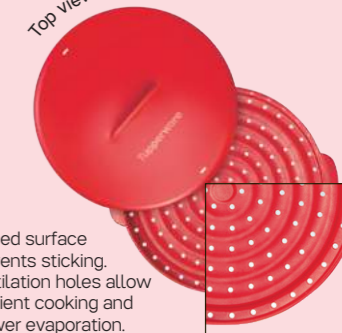

1112 8199
MandoChef (1)
\$179.00

Discover more about MandoChef

Mix & Mince

1112 2639
Fusion Master™
\$169.00

Scan to watch Fusion Master™ in action

Top view

Ridged surface prevents sticking. Ventilation holes allow efficient cooking and slower evaporation.