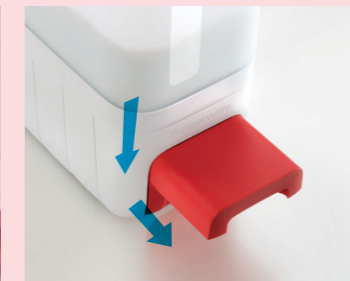

Catalog 01 January 2021

Fits easily even in narrow spaces

Slim and compact design saves space (18.8cm width)

Transparent feature makes accessing content level easier

One slide dispenses exactly one cup of rice (150g)