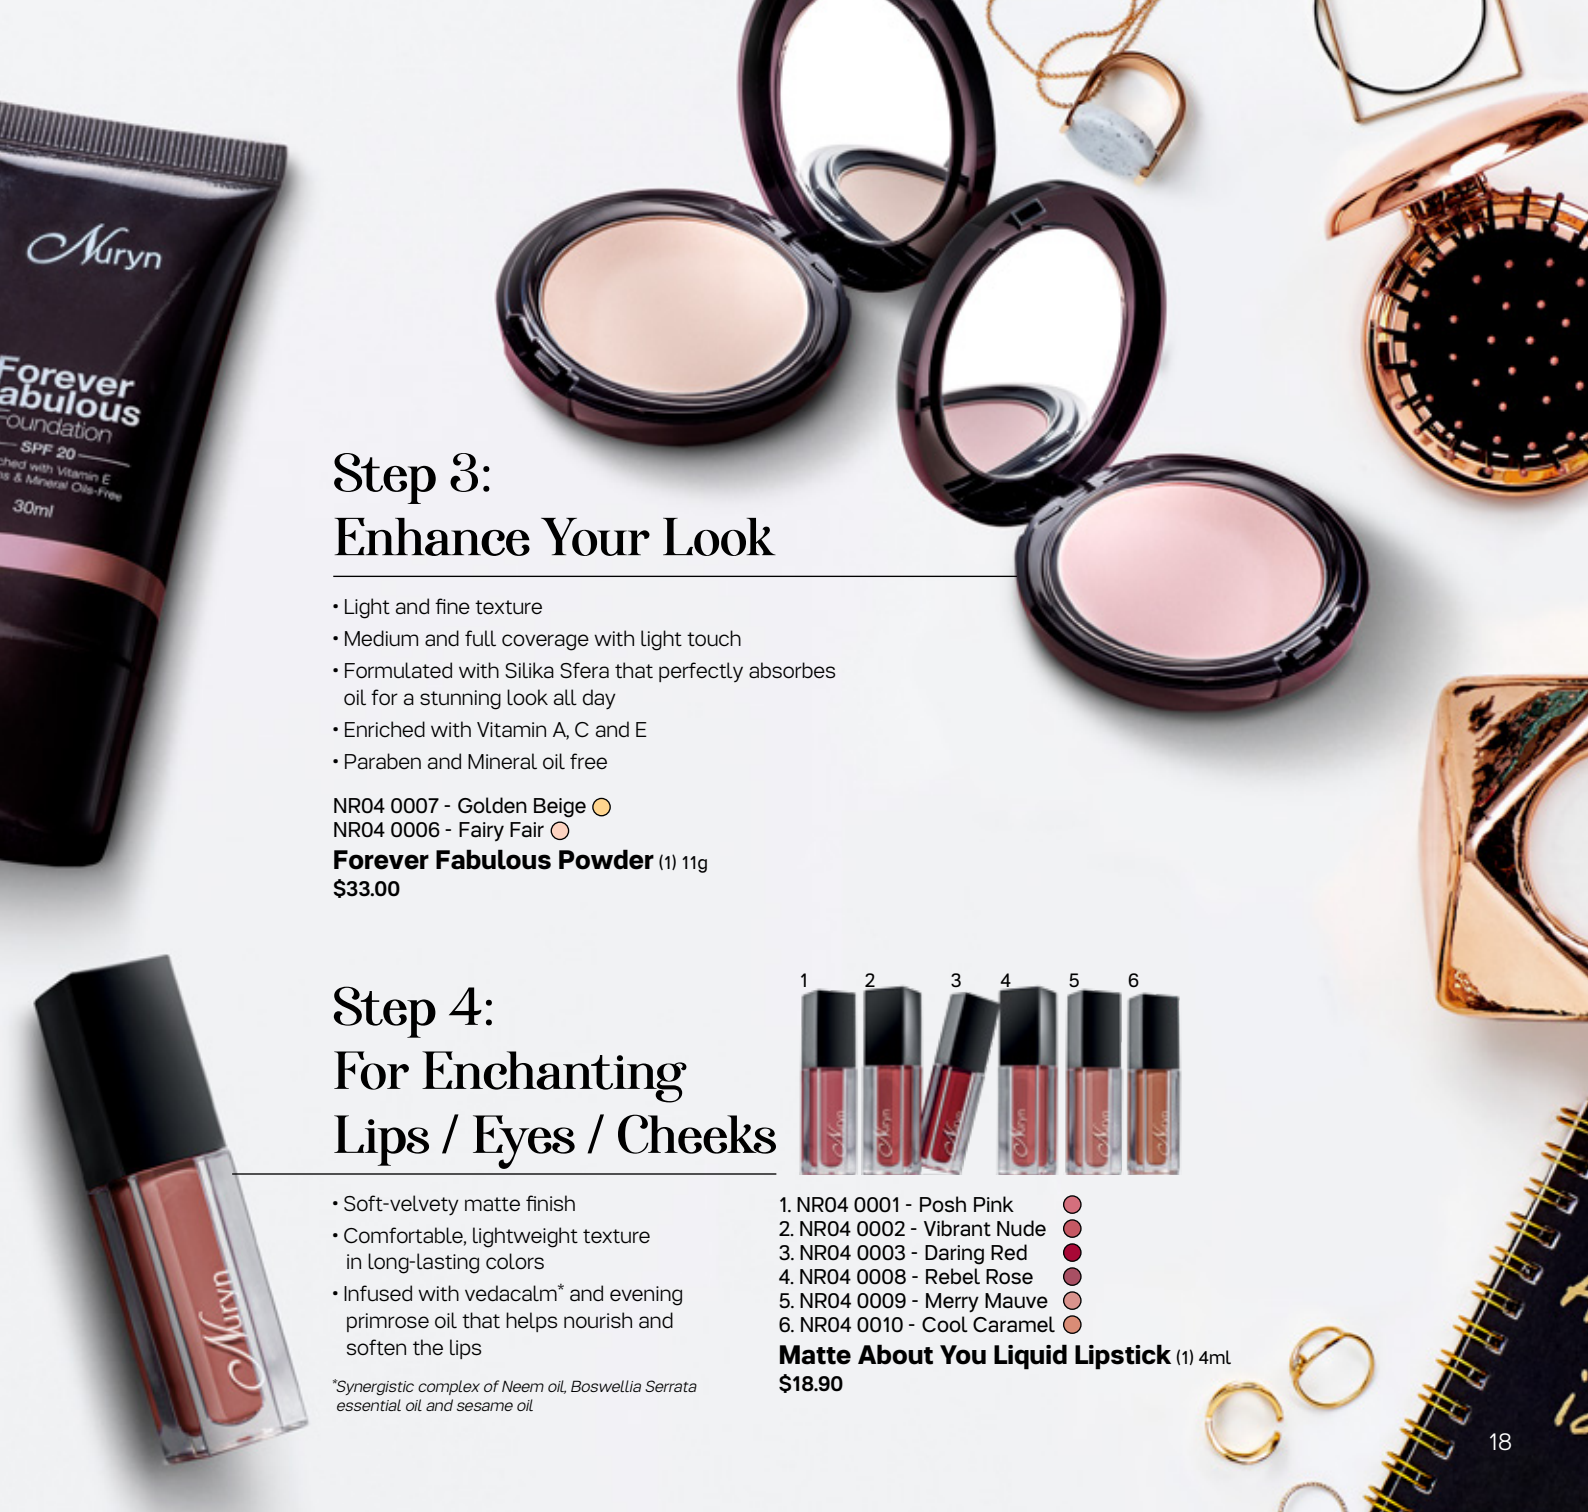

1. NR04 0001 - Posh Pink ●
2. NR04 0002 - Vibrant Nude ●
3. NR04 0003 - Daring Red ●
4. NR04 0008 - Rebel Rose ●
5. NR04 0009 - Merry Mauve ●
6. NR04 0010 - Cool Caramel ●

Matte About You Liquid Lipstick (1) 4ml
$18.90