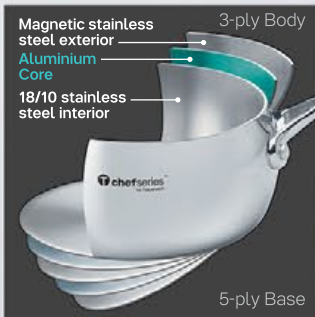

# Start cooking healthier from home!

Full 3-ply stainless steel on wok base and vessel.

Easy grip Bakelite handle.

Moisture-lock glass lid.

1

1. 1110 0723  
**Inspire Wok** (1) 38cm  
\$552.00

Explore water-less cooking.

Magnetic stainless steel exterior  
Aluminium Core  
18/10 stainless steel interior

3-ply Body

5-ply Base

2. 1114 4594  
**Chef Series Saucepan** (1) 2.4L  
\$285.00

3. 1114 2461  
**Chef Series Casserole Pot** (1) 5.7L  
\$459.00