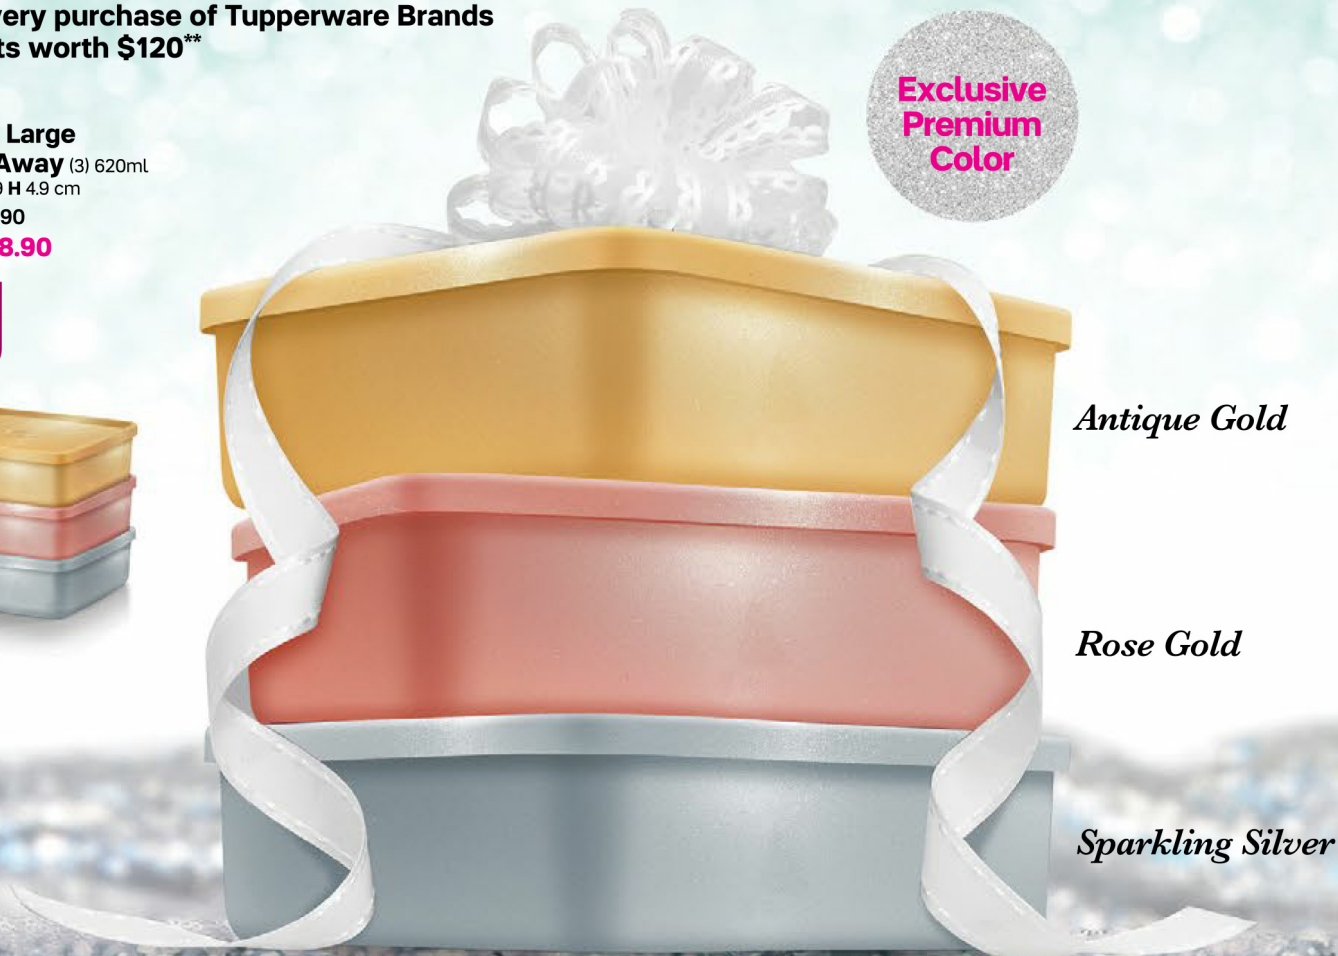

Gifts to delight and surprise.

With every purchase of Tupperware Brands products worth $120**

1115 1931

Glitteria Large

Square Away (3) 620ml

L 15.9 W 14.9 H 4.9 cm

Retail $27.90

NOW $18.90

**SAVE
OVER
30%**

**Exclusive
Premium
Color**

Antique Gold

Rose Gold

Sparkling Silver

Tupperware Brands Consultant