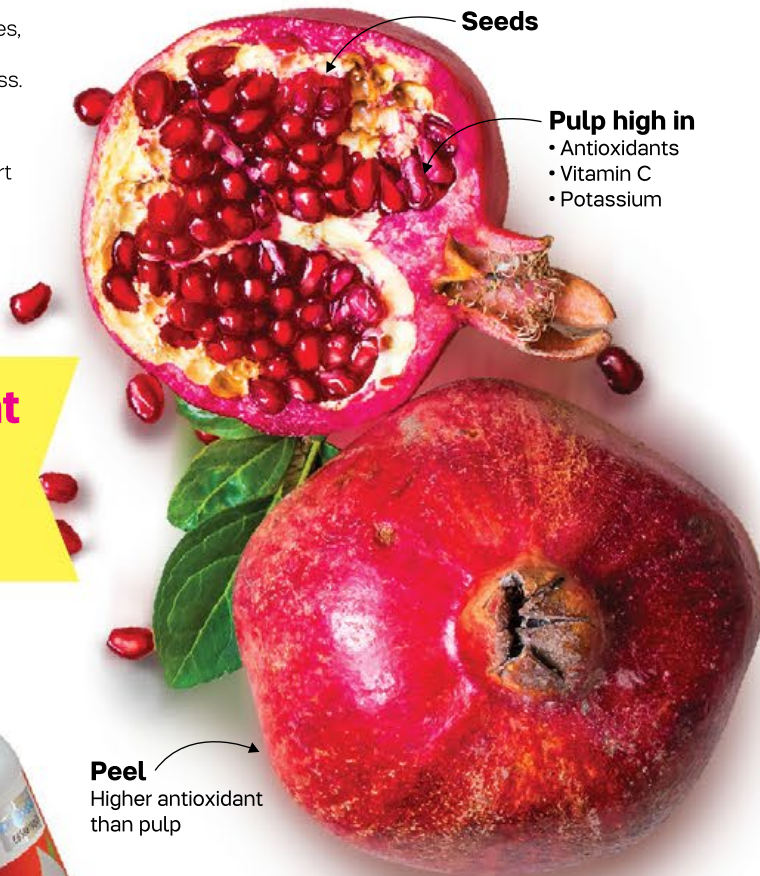

# Time to boost your health!

Celebrated since ancient times for its natural and holistic medicinal qualities, the antioxidant-rich pomegranate is known for its high concentration of Punicic Acid that helps neutralize free radicals and manages oxidative stress.

Made up of the whole fruit - including seeds, pulps and peels, **NaturCare® Pomegranate FS** boosts your health with Punicic Acid concentrate of **at least 10 fresh pomegranates in 1 softgel**. Add it to your daily diet and start experiencing great wellness, inside and out!

**Softgel = 10 X Fresh Pomegranates**

**Start with 2 per day to keep healthy**

**Dosage:**  
2-4 softgels  
once or  
twice daily  
with meals.

**Buy 2nd bottle at \$27.00**

~~Retail \$49.00~~

**Seeds**

**Pulp high in**