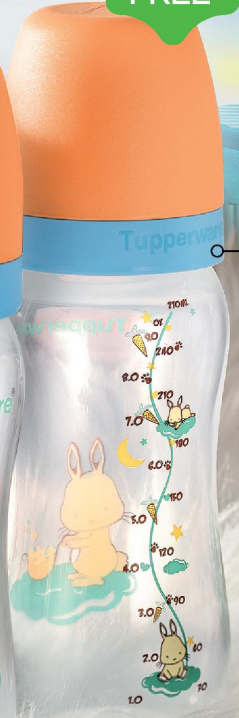

Handheld  
hydration  
for your  
everyday.

1114 5783

**Eco Bottle (2) 310ml**

D 9.4 H 28.1 cm

**\$18.20**

**New**  
Adorable  
bunny print.

2

**BPA  
FREE**

**Tupperware**

Spill-proof.

1

**Tupperware**

1

Spill-proof.

Wide opening to  
scoop formula easily.

Easy grip for  
small hands.

**Tupperware**

3

Everything  
you need for  
your lil' one.

1114 8232  
**Happy Bunny Bundle**

1. Baby Bottle (2) 9oz  
D 6.3 H 18.8 cm
2. One Touch Canister (1) 2.0L  
D 15.1 H 17.4 cm
3. Gift Box

**ONLY \$52.90**

- ✓ **Pack in all the essentials!**
- ✓ **Kid-friendly favorites**

**Exclusive  
purchase**

1114 9837  
**Carry-all Keeper (1) 5.0L**

L 31.9 D 19.4 H 16.7 cm

Retail \$33.00

**\$11.50 NETT**

*With every purchase of 1114 8232.*