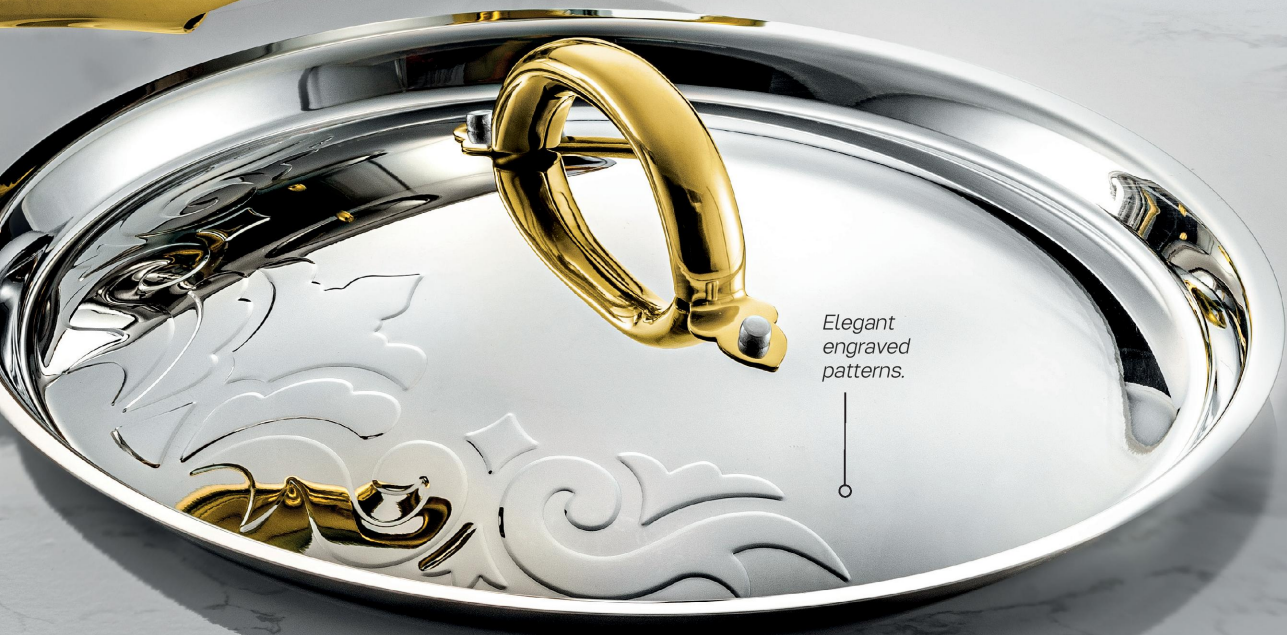

Electric

Gas

Ceramic

Induction

Get both for only  
**\$232.00**

A2655

**Luxury Cookware Set**

1. Luxury Cookware Saucepan with Cover (1) 1.5L
2. Luxury Cookware Casserole with Cover(1) 3.5L

Retail \$338.00

**NOW \$232.00**

**SAVE  
OVER  
30%**

are  
s Steel 201  
cm • 8.4 in

*Elegant  
engraved  
patterns.*

ANNIVERSARY  
EDITION

## Vessel

Full 3-ply stainless steel on wok base and vessel. Suitable for various types of hobs.

Easy grip Bakelite handle.

Close valve for water-less cooking

Food cooks in its own juices

Retains 98% of food's nutrients