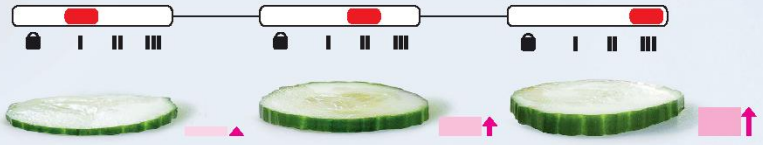

3 Different Thicknesses