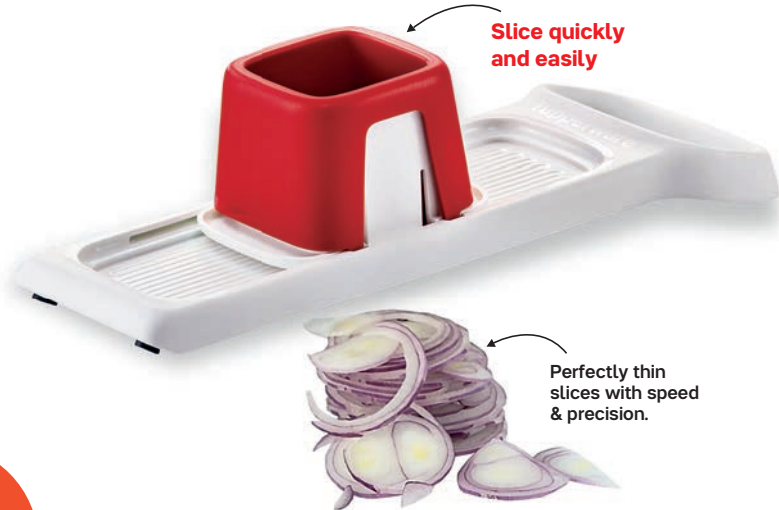

Retail \$13.50

\$4.50 NETT

With every purchase
of 1113 9841

1 pull, 288 cuts
in less than
15 seconds!

1110 5133

Turbo Chopper (1) 300ml

\$61.00

Watch Turbo Chopper in action.

Smart Helpers

Less prep time,
more family time!

Slice quickly
and easily

Perfectly thin
slices with speed
& precision.

1113 4540

Speedy Mando (1)

\$49.90

Be 100% sure
of what you feed
your family